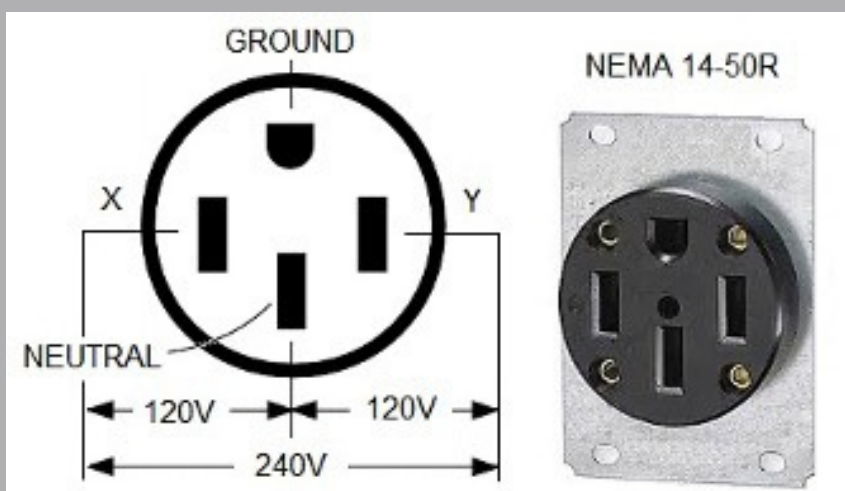

NEMA Standard Connections

20amp

30amp

50amp