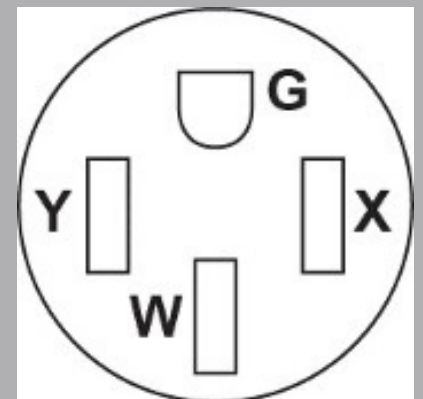

NEMA Standard Connections

20amp

30amp

50amp