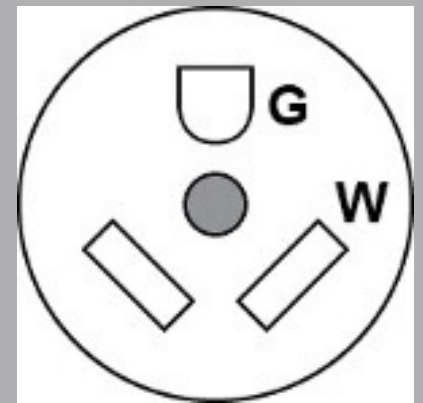

NEMA Standard Connections

20amp

30amp

50amp