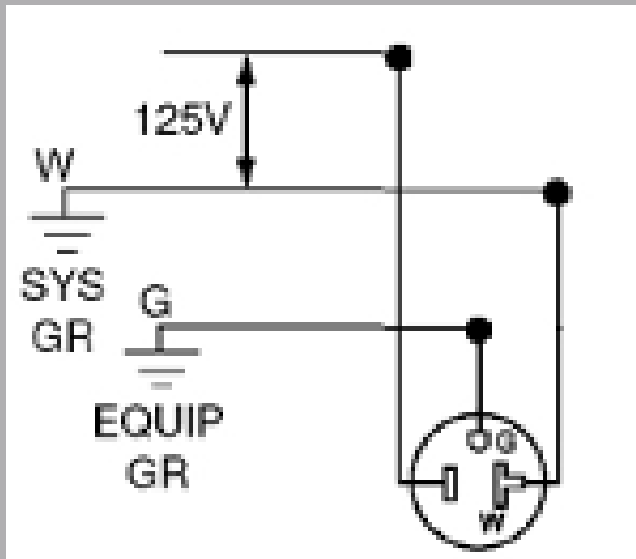

NEMA Standard Connections

20amp

30amp

50amp